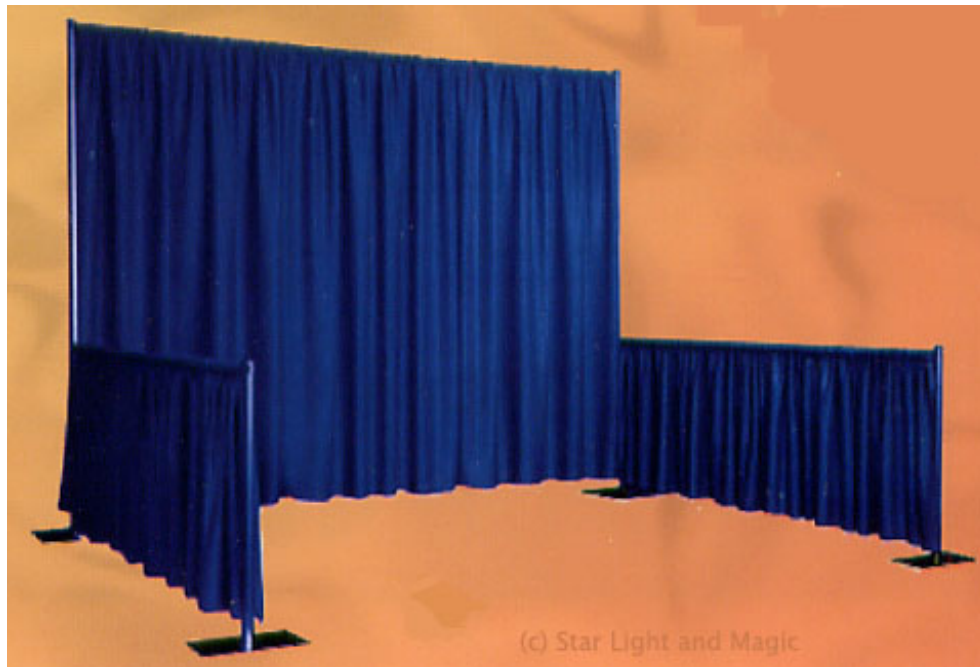

And Exotic Pet Expo

BOOTH VISUAL

This picture is to show the pipe and drape setup for each booth. The back wall will be 10 (ten) feet long by 8 (eight) feet high. Each side drape will be 5 (five) feet long and 3 (three) feet high. Signs may be hung with proper sign hanging clips on the back drape support poles. These signs must be standard vinyl banner material and not be attached with pins, tape or other means that will damage the drapes. The depth of each booth will be approximately 10 (feet) from the centre of the back drape. No booth may extend past this point.